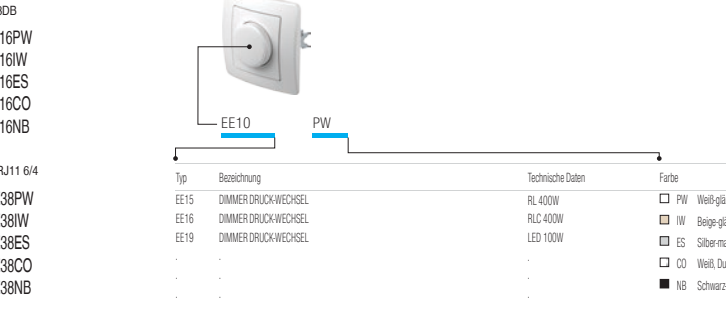

DECKEL TV-R 2P/3P

DECKEL KS DOPPELT

DECKEL TAE/TDO

ELEKTRONIK EE

DIMMER DRUCK-WECHSEL RLC 400W

DIMMER DRUCK-WECHSEL RLC 400W

DIMMER DRUCK-WECHSEL RLC 400W

DIMMER DRUCK-WECHSEL LED 100W